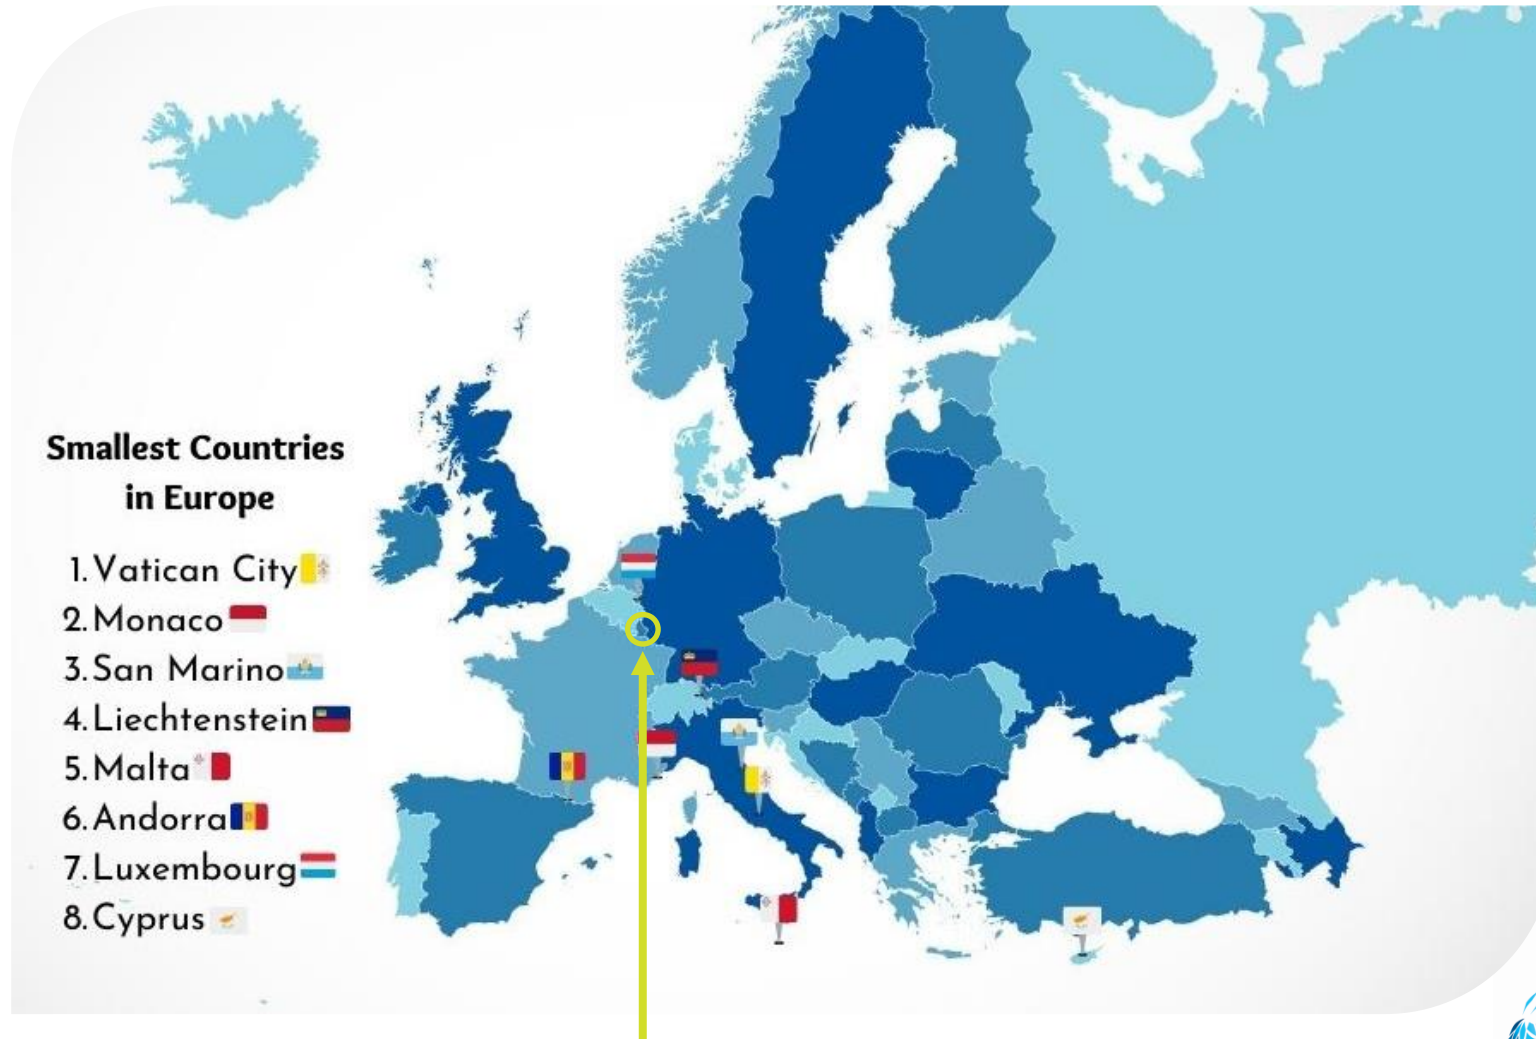

# Luxembourg

<https://www.veryhungrynomads.com/8-smallest-countries-in-europe-on-a-map/>

## **Smallest Countries in Europe**

1. Vatican City 🇻🇦
2. Monaco 🇲🇨
3. San Marino 🇸🇲
4. Liechtenstein 🇱🇮
5. Malta 🇲🇹
6. Andorra 🇦🇩
7. Luxembourg 🇱🇺
8. Cyprus 🇨🇾