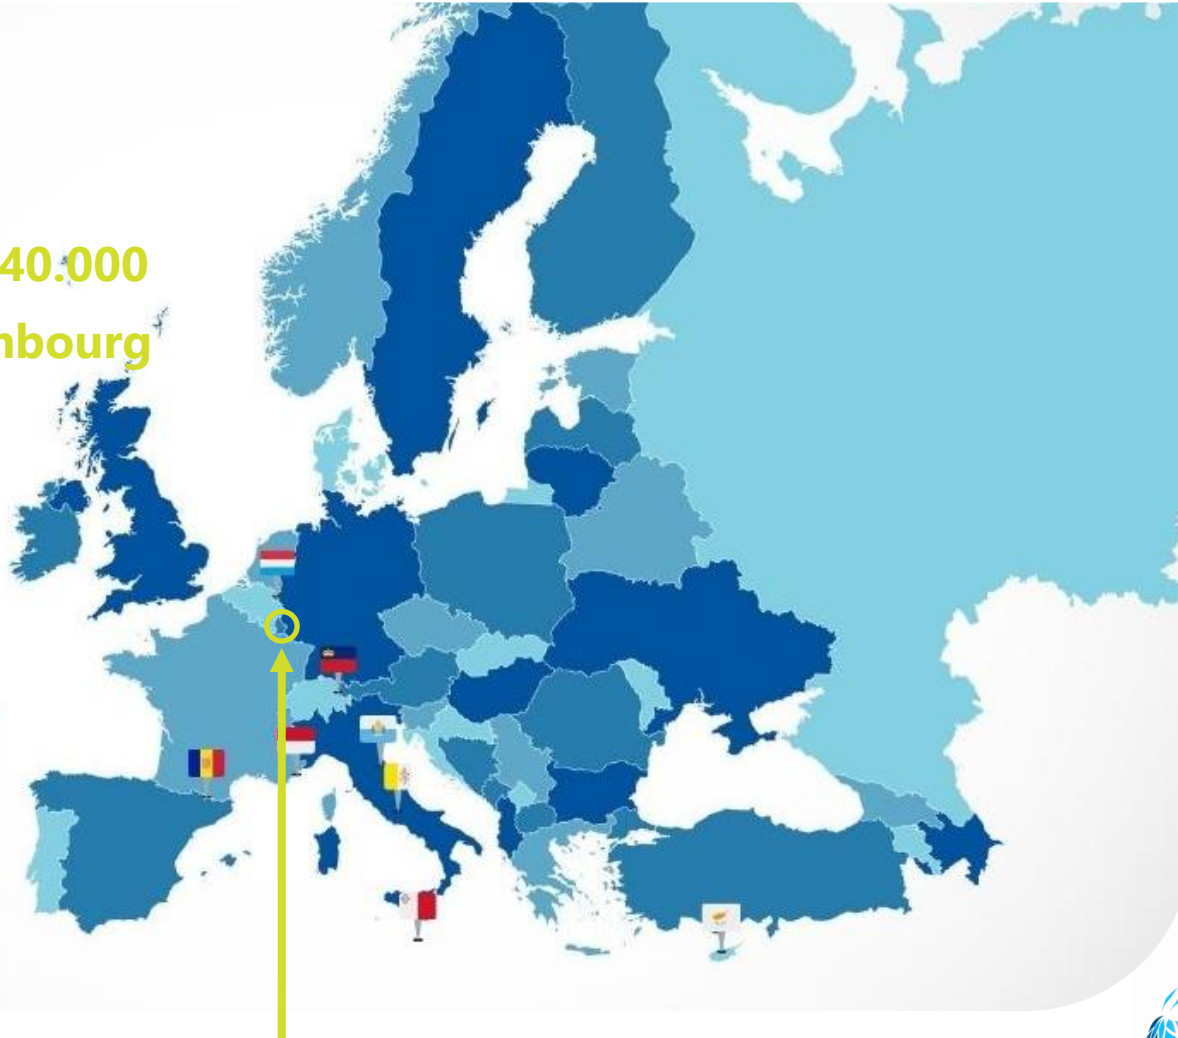

# Luxembourg

<https://www.veryhungrynomads.com/8-smallest-countries-in-europe-on-a-map/>

# Luxembourg

**Inhabitants : 640.000**

**Capital : Luxembourg**

## **Smallest Countries in Europe**

1. Vatican City 🇻🇦
2. Monaco 🇲🇨
3. San Marino 🇸🇲
4. Liechtenstein 🇱🇮
5. Malta 🇲🇹
6. Andorra 🇦🇩
7. Luxembourg 🇱🇺
8. Cyprus 🇨🇾